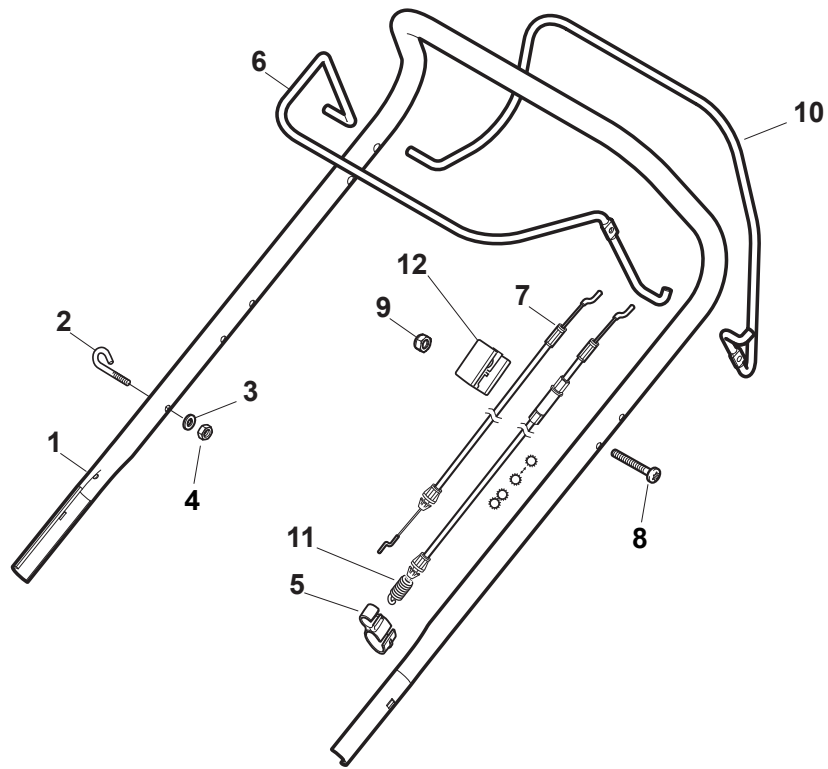

Fig.	Q.ty	Part No	Description	Notes
1	1	381007556/0	Handle, Lower Part Yellow	
1	1	381007560/0	Handle, Lower Part Black	
2	6	112818900/0	Screw	
3	6	112155000/0	Nut	
4	4	118203854/0	Screw	
5	1	381007542/1	Handle, Middle Part Yellow	
5	1	381006668/1	Handle, Middle Part Black	
6	4	112819121/0	Screw	
7	4	122671651/0	Washer	
8	4	122399900/0	Knob	Yellow
8	4	322399840/0	Yellow Knob	Black
9	4	112293200/0	Nut	

Fig.	Q.ty	Part No	Description	Notes
1	1	381006739/1	Handle, Upper Part	Black
1	1	381006745/1	Handle, Upper Part with sponge handgrip	Black
1	1	381006754/0	Handle, Upper Part Yellow	Yellow
2	1	122430313/0	Guide Spring	
3	1	112521330/0	Washer	
4	1	112154510/0	Nut	
5	1	118390020/0	Conduit Clip	
6	1	181003363/1	Lever, Engine Brake Black	Black
6	1	381003365/0	Lever, Engine Brake Yellow	Yellow
6	1	381003376/0	Lever, Engine Brake Red	Red
7	1	181030054/0	Cable, Thread Engine Brake	for GGP 140 OHV Engine
7	1	181030056/0	Cable, Thread Engine Brake	for GGP Engine
7	1	181030069/1	Cable, Thread Engine Brake	for Honda Engine
7	1	181030079/0	Cable, Thread Engine Brake	for B&S E Engine
8	1	112727788/0	Screw	
9	1	112154510/0	Nut	
10	1	181003364/0	Drive Control Lever	Black
10	1	381003366/0	Lever, Driving Yellow	Yellow
10	1	381003377/0	Drive Control Lever	Red
11	1	381030096/0	Cable Rear Drive	
12	1	181005517/0	Throttle Cable	

DELTA WHEELS

CRUISER WHEELS

Fig.	Q.ty	Part No	Description	Notes
1	4	381007455/1	Wheel	
2	4	119216035/0	Bearing	
3	4	381007448/1	Wheel	
4	4	322110744/0	Hub Cap Grey	
5	4	322110636/0	Hub Cap Grey	

Fig.	Q.ty	Part No	Description	Notes
1	1	322806639/0	Fulcrum Pin	
2	2	112727803/0	Screw	
3	2	112154510/0	Nut	
4	1	122517869/1	Pin	
5	1	122450456/0	Spring	
6	2	112604896/0	Crown Fastener	
7	2	118203853/0	Screw	
8	1	322600307/0	Ejection Guard	
9	1	322108314/0	Ejection Conveyor	
10	1	322060269/0	Complete Mulching Carter	
11	4	112728530/0	Screw	