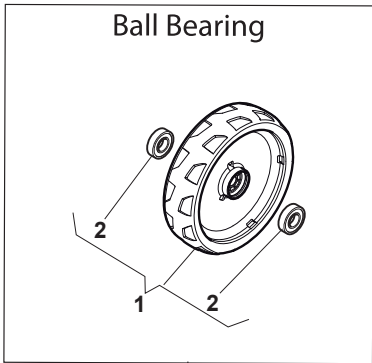

Fig.	Q.ty	Part No	Description	Notes
1	1	381007555/0	Handle, Upper Part	Yellow
1	1	381006740/0	Handle, Upper Part	Black
2	1	112727783/0	Screw	
3	1	322551640/0	Plate	
4	1	381030103/0	Cable Rear Drive	
5	1	181030056/0	Cable, Thread Engine Brake	for GGP 140 OHV Engine
5	1	181030084/0	Cable, Thread Engine Brake	for B&S-GGP-Honda Engine
6	1	112154510/0	Nut	
7	1	112154510/0	Nut	
8	1	112521330/0	Washer	
9	1	122430313/0	Guide Spring	
10	1	181003369/0	Lever, Engine Brake	Black
10	1	181003394/0	Lever, Engine Brake	Yellow
11	1	181003371/0	Driving Lever	Black
11	1	181003395/0	Driving Lever	Yellow

Fig.	Q.ty	Part No	Description	Notes
1	1	381007555/0	Handle, Upper Part	Yellow
1	1	381006740/0	Handle, Upper Part	Black
2	1	112727788/0	Screw	
3	1	381030085/0	Cable Rear Drive	
4	1	181005535/0	Throttle Cable	
5	1	112154510/0	Nut	
6	1	181030056/0	Cable, Thread Engine Brake	for GGP 140 OHV Engine
6	1	181030084/0	Cable, Thread Engine Brake	for B&S-GGP-Honda Engine
7	1	112154510/0	Nut	
8	1	112521330/0	Washer	
9	1	122430313/0	Guide Spring	
10	1	181003369/0	Lever, Engine Brake	Black
10	1	181003394/0	Lever, Engine Brake	Yellow
11	1	181003371/0	Driving Lever	Black
11	1	181003395/0	Driving Lever	Yellow

DELTA WHEELS

CRUISER WHEELS

Fig.	Q.ty	Part No	Description	Notes
1	4	381007455/1	Wheel	
2	4	119216035/0	Bearing	
3	4	381007448/1	Wheel	
4	4	322110744/0	Hub Cap Grey	
5	4	322110636/0	Hub Cap Grey	

Fig.	Q.ty	Part No	Description	Notes
1	1	322806639/0	Fulcrum Pin	
2	2	112727803/0	Screw	
3	2	112154510/0	Nut	
4	1	122517869/1	Pin	
5	1	122450456/0	Spring	
6	2	112604896/0	Crown Fastener	
7	2	118203853/0	Screw	
8	1	322600307/0	Ejection Guard	
9	1	322108314/0	Ejection Conveyor	
10	1	322060269/0	Complete Mulching Carter	
11	4	112728530/0	Screw	