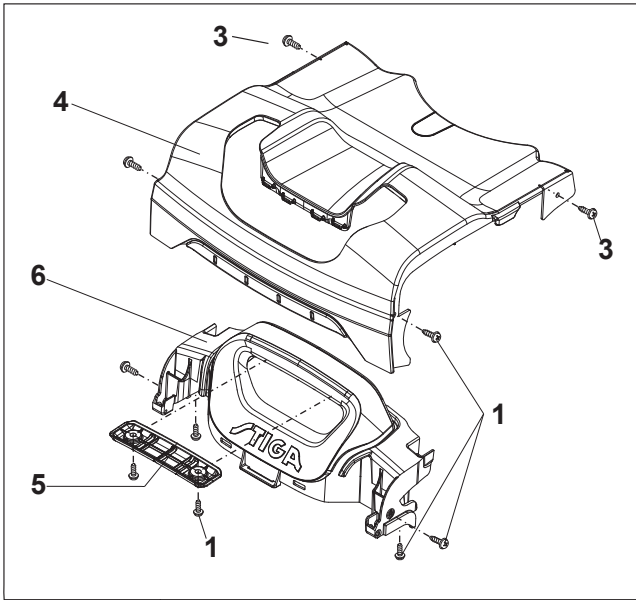

ALTERNATIVE - FRONTAL With HANDLE VERSION