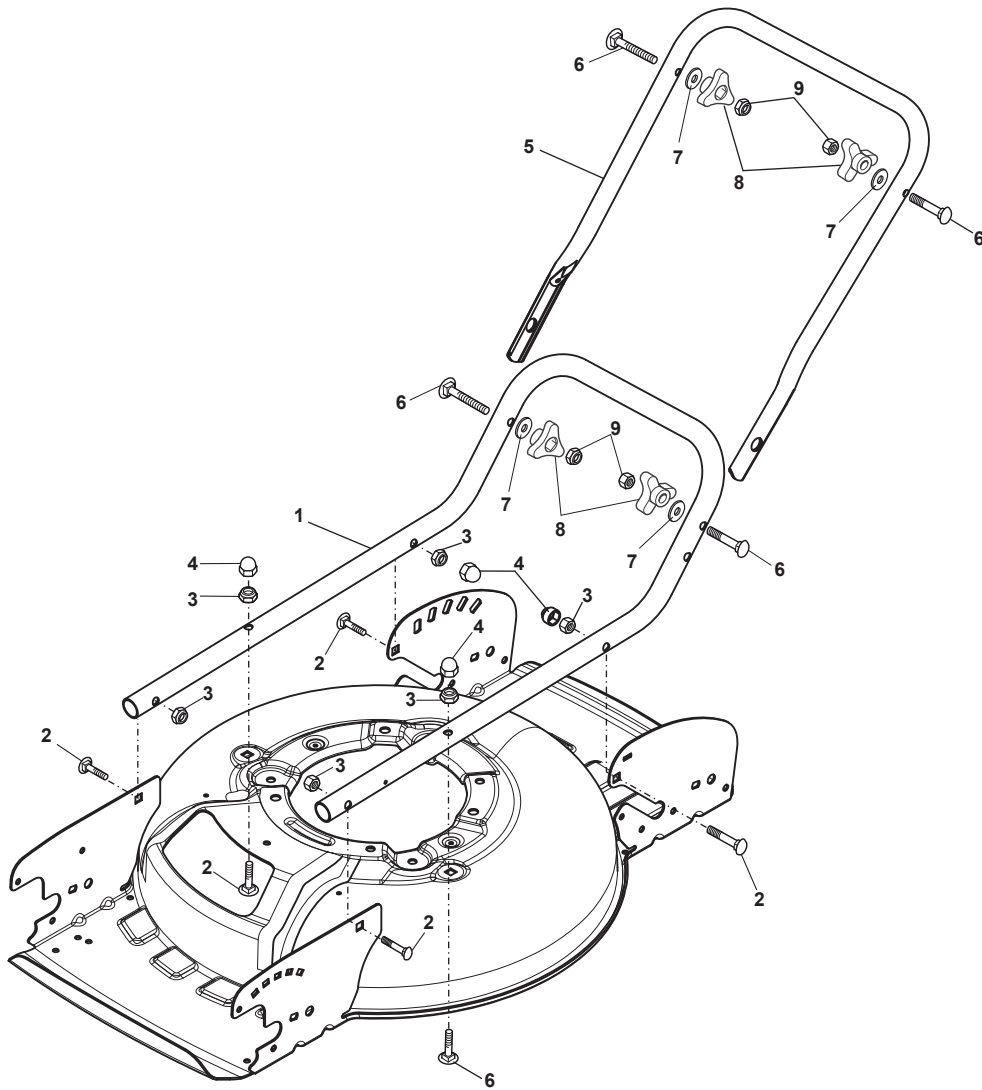

Fig.	Q.ty	Part No	Description	Notes
1	1	381004781/0	Grey Deck	
1	1	381004784/0	Black Deck	
2	1	381302877/0	Front Wheel Axle	
3	1	181003113/0	Gear Box	
4	2	322042066/0	Bushing	
5	2	112521371/0	Washer	
6	4	112608600/0	Seeger	
7	2	122753000/0	Pin	
8	2	322600204/0	Internal Wheel Protection	
9	1	122570110/1	Pinion Right	
10	1	122570120/1	Pinion Left	
11	1	322785476/0	Support	
12	1	322785477/0	Support	
13	1	322785478/0	Support	
14	1	322785479/0	Support	
15	19	112728697/0	Screw	
16	1	135063802/0	Belt	
17	1	122450439/0	Spring	
18	1	133320022/0	Fastpoint Clamp Art.0384.Aa01	
19	1	381302879/0	Rear Wheel Axle	
20	1	322322857/0	Lever, Height Adjustment	
22	1	122446192/0	Spring	
23	1	122534131/0	Pin	
24	1	112154510/0	Nut	
25	2	322600204/0	Internal Wheel Protection	
26	2	322785474/0	Support	
27	2	322785475/0	Sector, Height Adjustment	
28	1	122033332/0	Adjustment Rod	
29	2	112604899/0	Crown Fastener	
30	1	122446184/0	Spring	
33	4	112521350/0	Washer	
34	4	112155000/0	Nut	

Fig.	Q.ty	Part No	Description	Notes
1	1	381007556/0	Handle, Lower Part Yellow	
1	1	381007560/0	Handle, Lower Part Black	
2	6	112818900/0	Screw	
3	6	112155000/0	Nut	
4	4	118203854/0	Screw	
5	1	381007542/1	Handle, Middle Part Yellow	
5	1	381006668/1	Handle, Middle Part Black	
6	4	112819121/0	Screw	
7	4	122671651/0	Washer	
8	4	122399900/0	Knob	Yellow
8	4	322399840/0	Yellow Knob	Black
9	4	112293200/0	Nut	