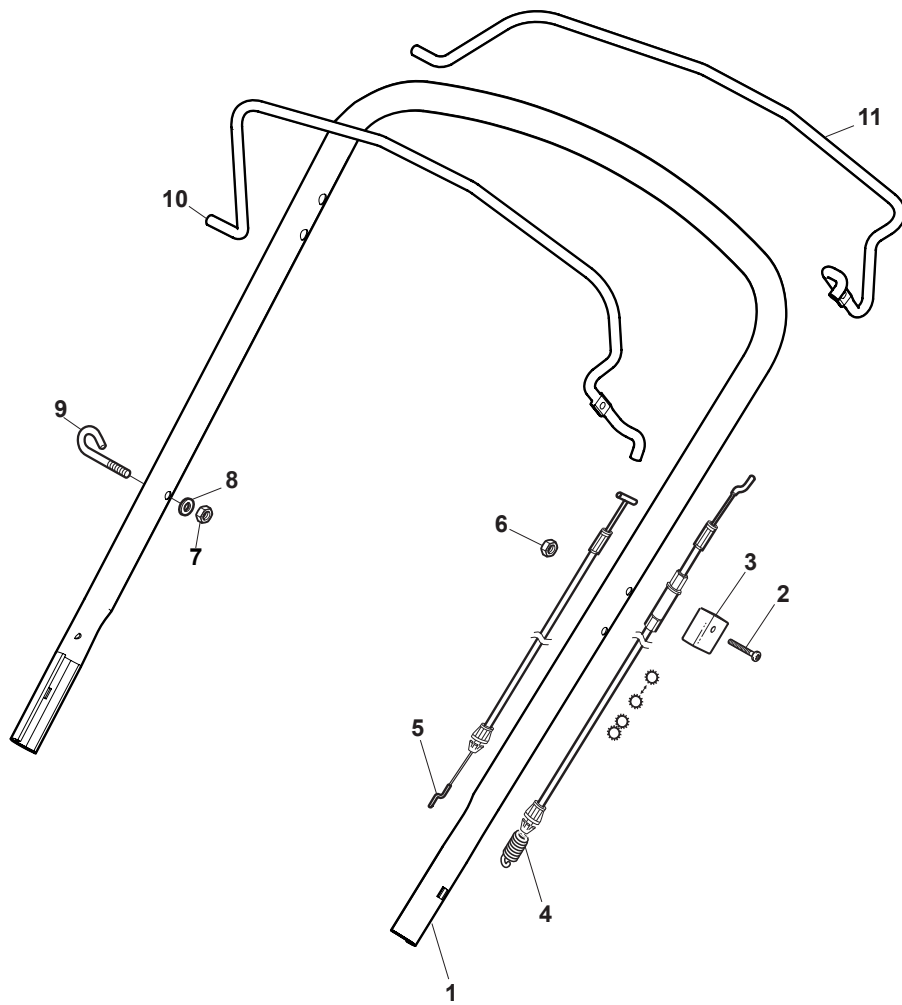

Fig.	Q.ty	Part No	Description	Notes
1	1	381007556/0	Handle, Lower Part Yellow	
1	1	381007560/0	Handle, Lower Part Black	
2	6	112818900/0	Screw	
3	6	112155000/0	Nut	
4	4	118203854/0	Screw	
5	1	381007542/1	Handle, Middle Part Yellow	
5	1	381006668/1	Handle, Middle Part Black	
6	4	112819121/0	Screw	
7	4	122671651/0	Washer	
8	4	122399900/0	Knob	Yellow
8	4	322399840/0	Yellow Knob	Black
9	4	112293200/0	Nut	

Fig.	Q.ty	Part No	Description	Notes
1	1	381006739/1	Handle, Upper Part	Black
1	1	381006745/1	Handle, Upper Part with sponge handgrip	Black
1	1	381006754/0	Handle, Upper Part Yellow	Yellow
2	1	122430313/0	Guide Spring	
3	1	112521330/0	Washer	
4	1	112154510/0	Nut	
5	1	118390020/0	Conduit Clip	
6	1	181003363/1	Lever, Engine Brake Black	Black
6	1	381003365/0	Lever, Engine Brake Yellow	Yellow
6	1	381003376/0	Lever, Engine Brake Red	Red
7	1	181030054/0	Cable, Thread Engine Brake	for GGP 140 OHV Engine
7	1	181030056/0	Cable, Thread Engine Brake	for GGP Engine
7	1	181030069/1	Cable, Thread Engine Brake	for Honda Engine
7	1	181030079/0	Cable, Thread Engine Brake	for B&S E Engine
8	1	112727783/0	Screw	
9	1	112154510/0	Nut	
10	1	181003364/0	Drive Control Lever	Black
10	1	381003366/0	Lever, Driving Yellow	Yellow
10	1	381003377/0	Drive Control Lever	Red
11	1	381030096/0	Cable Rear Drive	
12	1	322551640/0	Plate	

DELTA WHEELS

CRUISER WHEELS

Fig.	Q.ty	Part No	Description	Notes
1	4	381007455/1	Wheel	
2	4	119216035/0	Bearing	
3	4	381007448/1	Wheel	
4	4	322110744/0	Hub Cap Grey	
5	4	322110636/0	Hub Cap Grey	

Fig.	Q.ty	Part No	Description	Notes
1	1	322806639/0	Fulcrum Pin	
2	2	112727803/0	Screw	
3	2	112154510/0	Nut	
4	1	122517869/1	Pin	
5	1	122450456/0	Spring	
6	2	112604896/0	Crown Fastener	
7	2	118203853/0	Screw	
8	1	322600307/0	Ejection Guard	
9	1	322108314/0	Ejection Conveyor	
10	1	322060269/0	Complete Mulching Carter	
11	4	112728530/0	Screw	