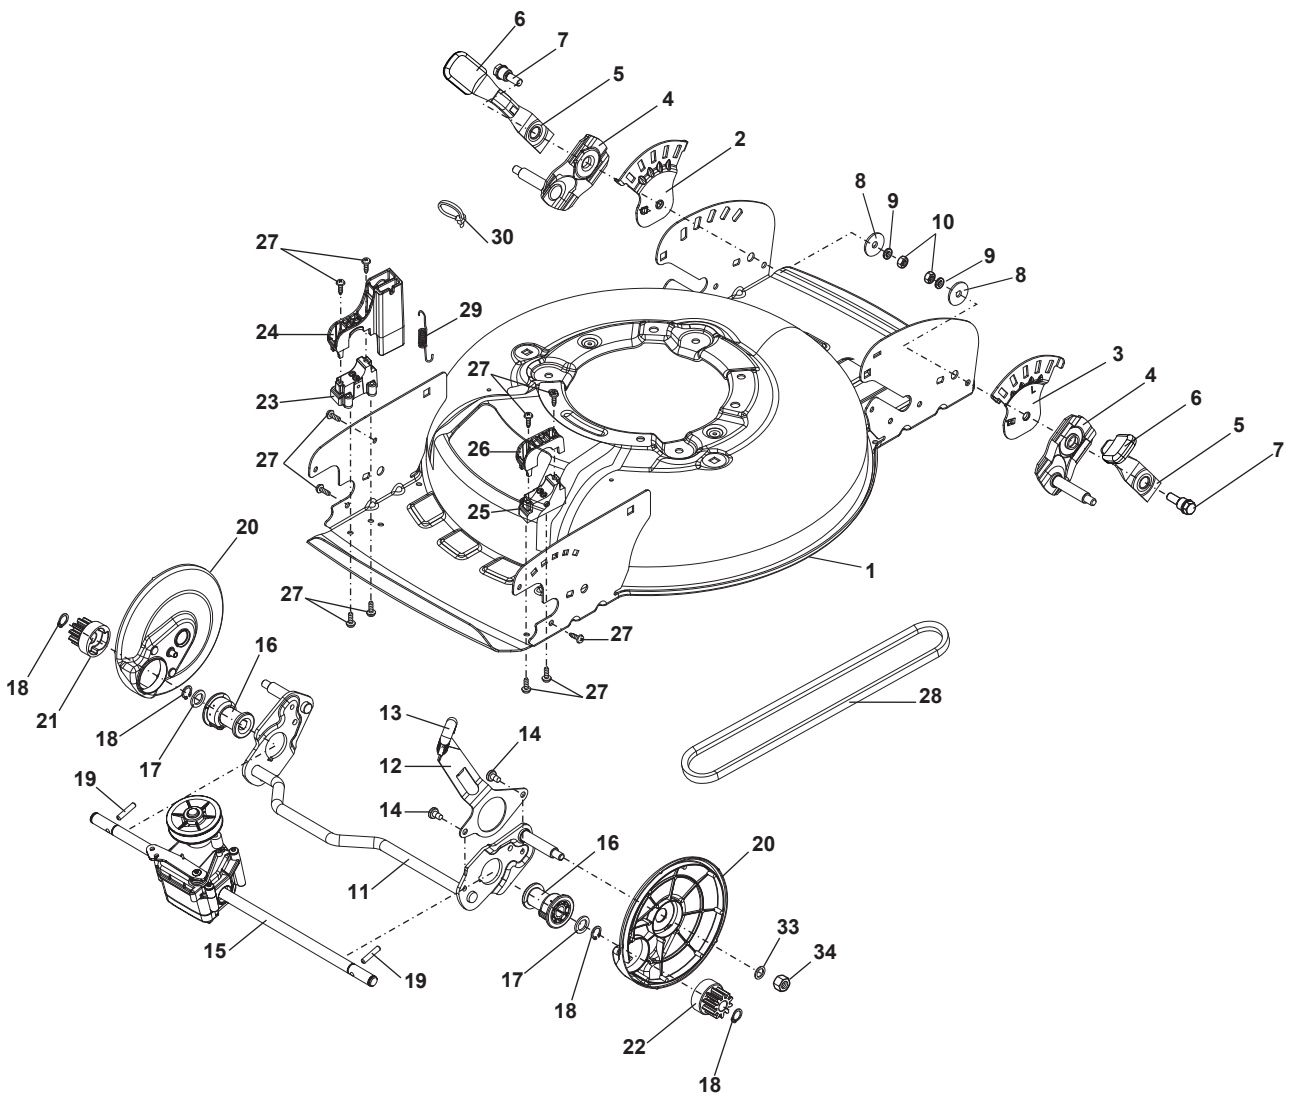

Fig.	Q.ty	Part No	Description	Notes
1	1	381004781/0	Grey Deck	
1	1	381004784/0	Black Deck	
2	1	322735595/1	Sector, Height Adjustment	
3	1	322735597/1	Sector, Height Adjustment	
4	2	381005143/0	Wheel Support	
5	2	322321537/0	Lever, Height Adjustment	
6	2	122394501/0	Knob	
7	2	122519811/0	Pin	
8	2	112523070/0	Washer	
9	2	112583500/0	Grower	
10	2	112293200/0	Nut	
11	1	381302899/0	Front Wheel Axle	
12	1	322321546/0	Lever	
13	1	122394501/0	Knob	
14	2	112735661/0	Screw	
15	1	181003113/0	Gear Box	
16	2	322042066/0	Bushing	
17	2	112521371/0	Washer	
18	4	112608600/0	Seeger	
19	2	122753000/0	Pin	
20	2	322600204/0	Internal Wheel Protection	
21	1	122570110/1	Pinion Right	
22	1	122570120/1	Pinion Left	
23	1	322785476/0	Support	
24	1	322785477/0	Support	
25	1	322785478/0	Support	
26	1	322785479/0	Support	
27	11	112728697/0	Screw	
28	1	135063802/0	Belt	
29	1	122450439/0	Spring	
30	1	133320022/0	Fastpoint Clamp Art.0384.Aa01	
33	4	112521350/0	Washer	
34	4	112155000/0	Nut	
35	2	322608569/0	Reinforcement	
36	2	112815200/0	Screw	
37	2	112582100/0	Grower	
38	2	112292100/0	Nut	
39	2	118203853/0	Screw	
40	2	118203854/0	Screw