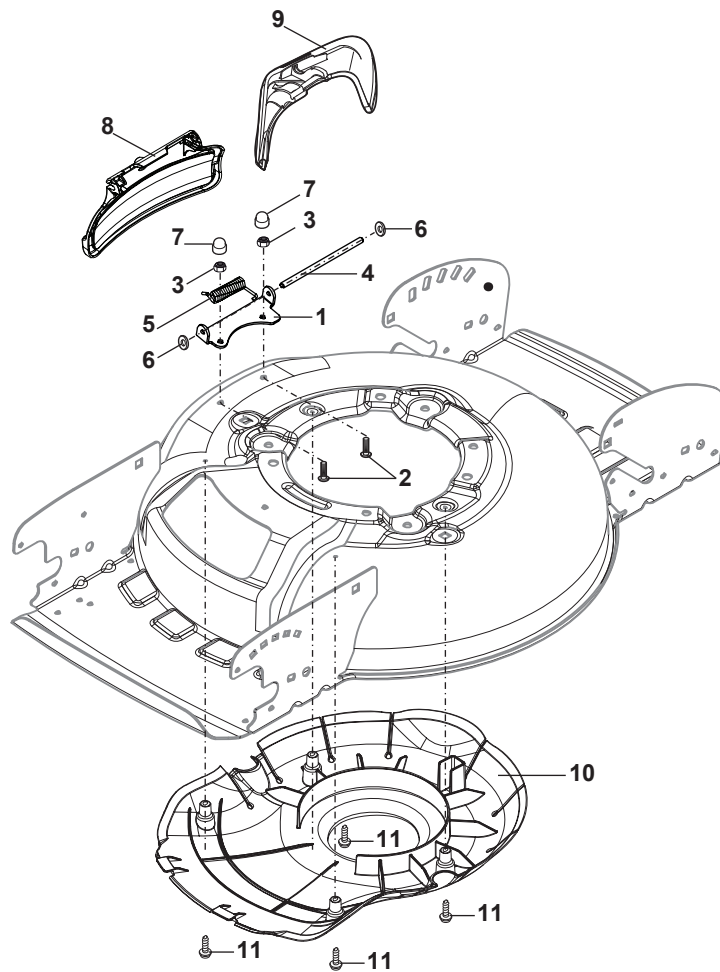

Fig.	Q.ty	Part No	Description	Notes
1	1	381007555/0	Handle, Upper Part	Yellow
1	1	381006740/0	Handle, Upper Part	Black
2	1	112727783/0	Screw	
3	1	322551640/0	Plate	
4	1	381030103/0	Cable Rear Drive	
5	1	181030056/0	Cable, Thread Engine Brake	for GGP 140 OHV Engine
5	1	181030084/0	Cable, Thread Engine Brake	for B&S-GGP-Honda Engine
6	1	112154510/0	Nut	
7	1	112154510/0	Nut	
8	1	112521330/0	Washer	
9	1	122430313/0	Guide Spring	
10	1	181003369/0	Lever, Engine Brake	Black
10	1	181003394/0	Lever, Engine Brake	Yellow
11	1	181003371/0	Driving Lever	Black
11	1	181003395/0	Driving Lever	Yellow

Fig.	Q.ty	Part No	Description	Notes
1	1	381007555/0	Handle, Upper Part	Yellow
1	1	381006740/0	Handle, Upper Part	Black
2	1	112727788/0	Screw	
3	1	381030085/0	Cable Rear Drive	
4	1	181005535/0	Throttle Cable	
5	1	112154510/0	Nut	
6	1	181030056/0	Cable, Thread Engine Brake	for GGP 140 OHV Engine
6	1	181030084/0	Cable, Thread Engine Brake	for B&S-GGP-Honda Engine
7	1	112154510/0	Nut	
8	1	112521330/0	Washer	
9	1	122430313/0	Guide Spring	
10	1	181003369/0	Lever, Engine Brake	Black
10	1	181003394/0	Lever, Engine Brake	Yellow
11	1	181003371/0	Driving Lever	Black
11	1	181003395/0	Driving Lever	Yellow

DELTA WHEELS

CRUISER WHEELS

Fig.	Q.ty	Part No	Description	Notes
1	4	381007455/1	Wheel	
2	4	119216035/0	Bearing	
3	4	381007448/1	Wheel	
4	4	322110744/0	Hub Cap Grey	
5	4	322110636/0	Hub Cap Grey	

Fig.	Q.ty	Part No	Description	Notes
1	1	322806639/0	Fulcrum Pin	
2	2	112727803/0	Screw	
3	2	112154510/0	Nut	
4	1	122517869/1	Pin	
5	1	122450456/0	Spring	
6	2	112604896/0	Crown Fastener	
7	2	118203853/0	Screw	
8	1	322600307/0	Ejection Guard	
9	1	322108314/0	Ejection Conveyor	
10	1	322060269/0	Complete Mulching Carter	
11	4	112728530/0	Screw	