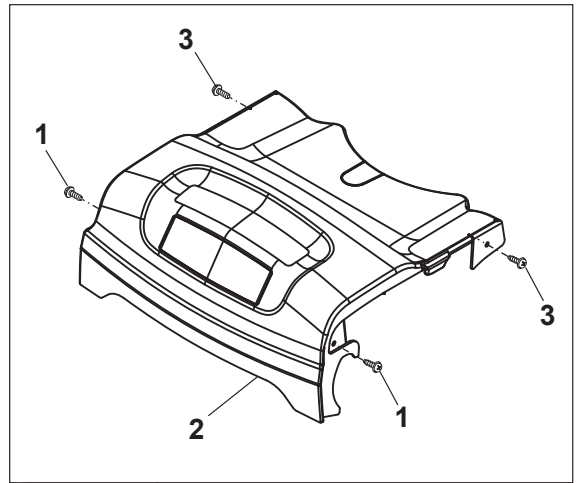

ALTERNATIVE - FRONTAL VERSION