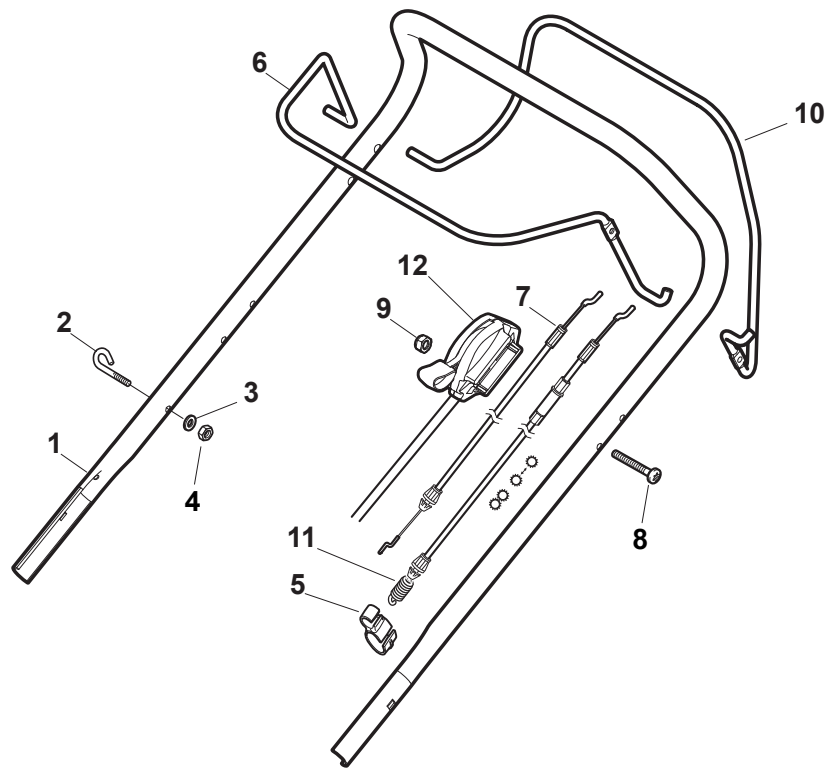

Fig.	Q.ty	Part No	Description	Notes
1	1	381004781/0	Grey Deck	
1	1	381004784/0	Black Deck	
2	1	381302877/0	Front Wheel Axle	
3	1	181003113/0	Gear Box	
4	2	322042066/0	Bushing	
5	2	112521371/0	Washer	
6	4	112608600/0	Seeger	
7	2	122753000/0	Pin	
8	2	322600204/0	Internal Wheel Protection	
9	1	122570110/1	Pinion Right	
10	1	122570120/1	Pinion Left	
11	1	322785476/0	Support	
12	1	322785477/0	Support	
13	1	322785478/0	Support	
14	1	322785479/0	Support	
15	19	112728697/0	Screw	
16	1	135063802/0	Belt	
17	1	122450439/0	Spring	
18	1	133320022/0	Fastpoint Clamp Art.0384.Aa01	
19	1	381302879/0	Rear Wheel Axle	
20	1	322322857/0	Lever, Height Adjustment	
22	1	122446192/0	Spring	
23	1	122534131/0	Pin	
24	1	112154510/0	Nut	
25	2	322600204/0	Internal Wheel Protection	
26	2	322785474/0	Support	
27	2	322785475/0	Sector, Height Adjustment	
28	1	122033332/0	Adjustment Rod	
29	2	112604899/0	Crown Fastener	
30	1	122446184/0	Spring	
33	4	112521350/0	Washer	
34	4	112155000/0	Nut	

Fig.	Q.ty	Part No	Description	Notes
1	1	381007556/0	Handle, Lower Part Yellow	
1	1	381007560/0	Handle, Lower Part Black	
2	6	112818900/0	Screw	
3	6	112155000/0	Nut	
4	4	118203854/0	Screw	
5	1	381007542/1	Handle, Middle Part Yellow	
5	1	381006668/1	Handle, Middle Part Black	
6	4	112819121/0	Screw	
7	4	122671651/0	Washer	
8	4	122399900/0	Knob	Yellow
8	4	322399840/0	Yellow Knob	Black
9	4	112293200/0	Nut	