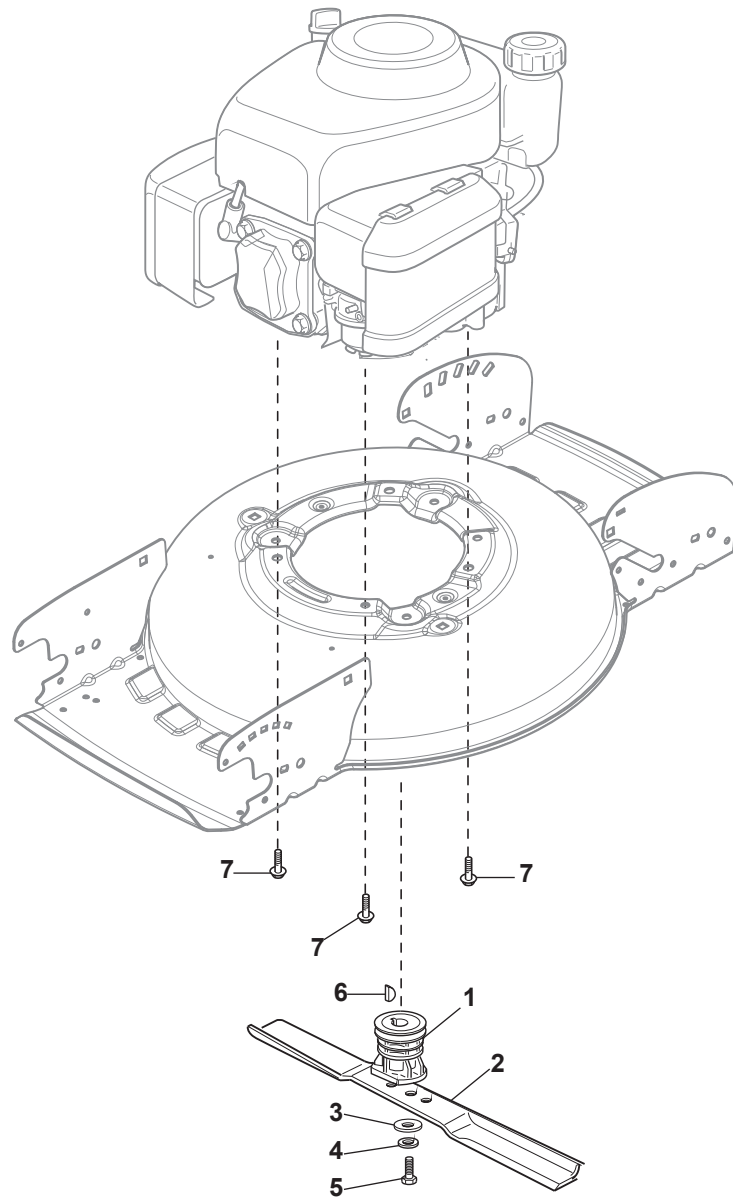

DELTA WHEELS

CRUISER WHEELS

Fig.	Q.ty	Part No	Description	Notes
1	4	381007455/1	Wheel	
2	4	119216035/0	Bearing	
3	4	381007448/1	Wheel	
4	4	322110744/0	Hub Cap Grey	
5	4	322110636/0	Hub Cap Grey	

Fig.	Q.ty	Part No	Description	Notes
1	1	322806639/0	Fulcrum Pin	
2	2	112727803/0	Screw	
3	2	112154510/0	Nut	
4	1	122517869/1	Pin	
5	1	122450456/0	Spring	
6	2	112604896/0	Crown Fastener	
7	2	118203853/0	Screw	
8	1	322600307/0	Ejection Guard	
9	1	322108314/0	Ejection Conveyor	
10	1	322060269/0	Complete Mulching Carter	
11	4	112728530/0	Screw	

MCS 474 TRQ

WBH Petrol Steel Protection, Belt

Issue 20 - 2015

Fig.	Q.ty	Part No	Description	Notes
1	1	322060269/0	Complete Mulching Carter	
2	4	112728530/0	Screw	

Fig.	Q.ty	Part No	Description	Notes
1	1	122465607/3	Hub With Pulley, Crankshaft Ø 22.2	GGP / B&S Engine
1	1	122465608/2	Hub With Pulley, Crankshaft Ø 25	Honda Engine
2	1	181004158/0	Mulching Blade	
3	1	112508125/0	Elastic Washer	
4	1	112523080/0	Washer	
5	1	112735698/0	Screw	
6	1	112139100/0	Feather, Crankshaft Ø 22	GGP / B&S Engine
6	1	112139150/0	Feather, Crankshaft Ø 25	Honda Engine
7	3	112735109/1	Screw	GGP 100cc
7	3	112735108/1	Screw	GGP / B&S /Honda Engine