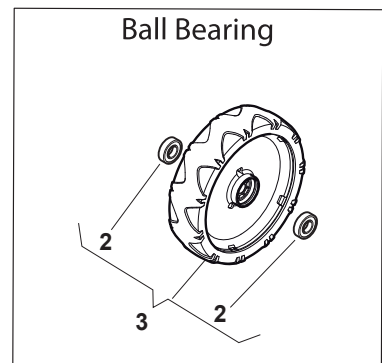

Fig.	Q.ty	Part No	Description	Notes
1	1	381007555/0	Handle, Upper Part	Yellow
1	1	381006740/0	Handle, Upper Part	Black
2	1	112727788/0	Screw	
3	1	381030085/0	Cable Rear Drive	
4	1	181005535/0	Throttle Cable	
5	1	112154510/0	Nut	
6	1	181030056/0	Cable, Thread Engine Brake	for GGP 140 OHV Engine
6	1	181030084/0	Cable, Thread Engine Brake	for B&S-GGP-Honda Engine
7	1	112154510/0	Nut	
8	1	112521330/0	Washer	
9	1	122430313/0	Guide Spring	
10	1	181003369/0	Lever, Engine Brake	Black
10	1	181003394/0	Lever, Engine Brake	Yellow
11	1	181003371/0	Driving Lever	Black
11	1	181003395/0	Driving Lever	Yellow

DELTA WHEELS

CRUISER WHEELS

Fig.	Q.ty	Part No	Description	Notes
1	4	381007455/1	Wheel	
2	4	119216035/0	Bearing	
3	4	381007448/1	Wheel	
4	4	322110744/0	Hub Cap Grey	
5	4	322110636/0	Hub Cap Grey	

Fig.	Q.ty	Part No	Description	Notes
1	1	322806639/0	Fulcrum Pin	
2	2	112727803/0	Screw	
3	2	112154510/0	Nut	
4	1	122517869/1	Pin	
5	1	122450456/0	Spring	
6	2	112604896/0	Crown Fastener	
7	2	118203853/0	Screw	
8	1	322600307/0	Ejection Guard	
9	1	322108314/0	Ejection Conveyor	
10	1	322060269/0	Complete Mulching Carter	
11	4	112728530/0	Screw	