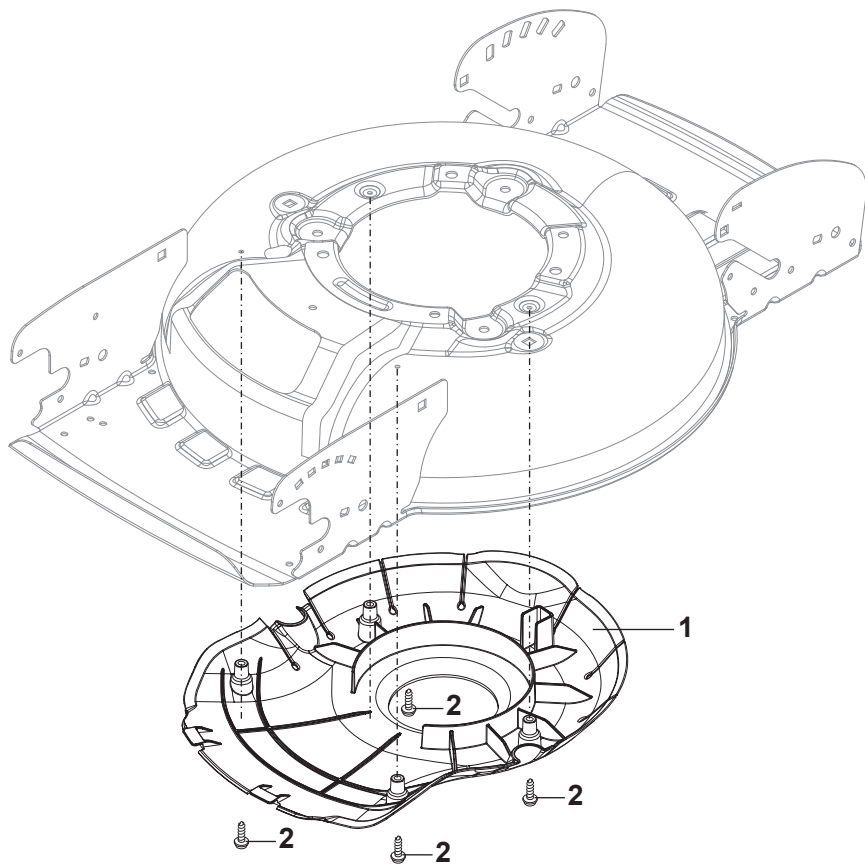

DELTA WHEELS

CRUISER WHEELS

Fig.	Q.ty	Part No	Description	Notes
1	4	381007455/1	Wheel	
2	4	119216035/0	Bearing	
3	4	381007448/1	Wheel	
4	4	322110744/0	Hub Cap Grey	
5	4	322110636/0	Hub Cap Grey	

Fig.	Q.ty	Part No	Description	Notes
1	1	322806639/0	Fulcrum Pin	
2	2	112727803/0	Screw	
3	2	112154510/0	Nut	
4	1	122517869/1	Pin	
5	1	122450456/0	Spring	
6	2	112604896/0	Crown Fastener	
7	2	118203853/0	Screw	
8	1	322600307/0	Ejection Guard	
9	1	322108314/0	Ejection Conveyor	
10	1	322060269/0	Complete Mulching Carter	
11	4	112728530/0	Screw	