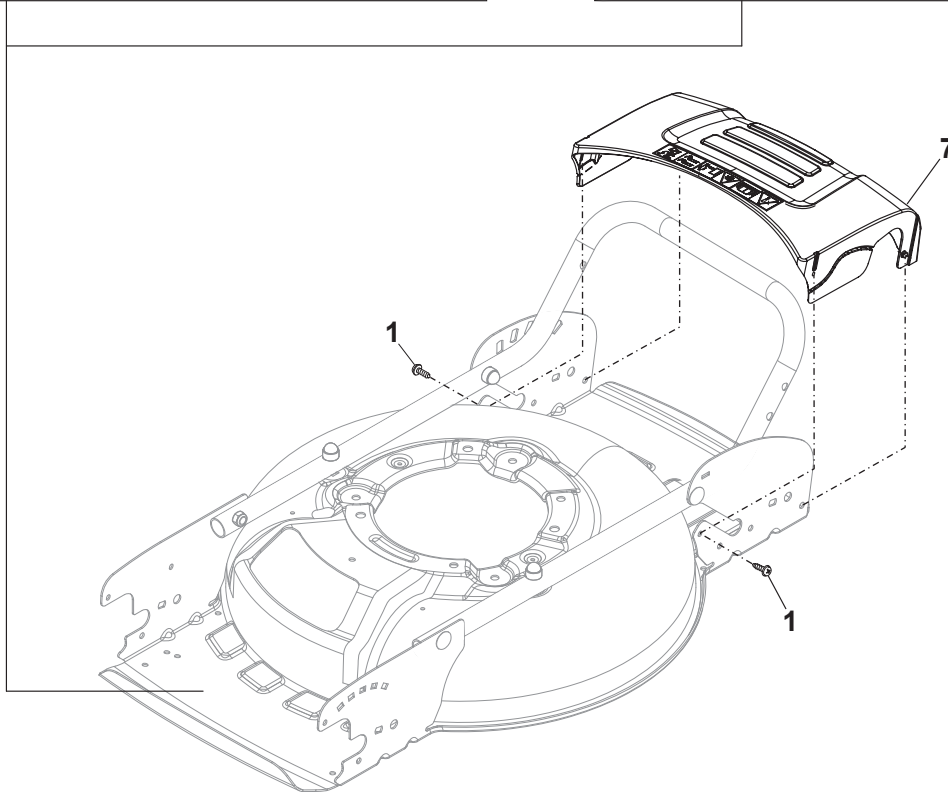

ALTERNATIVE - FRONTAL VERSION