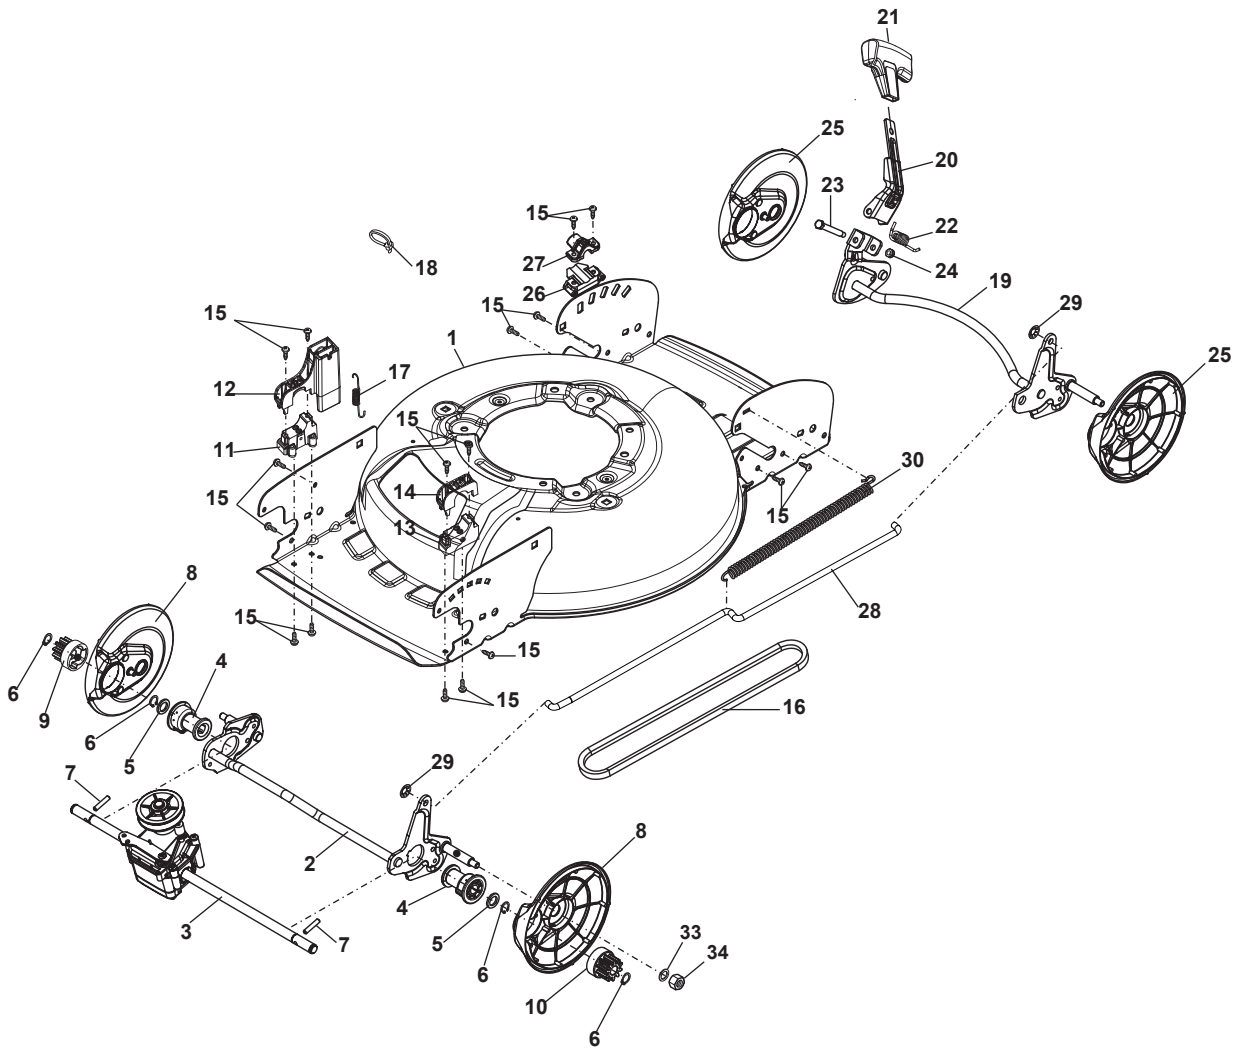

THIS INFORMATION IS NOT INTENDED FOR SALE OR RESALE, AND THIS NOTICE MUST REMAIN ON ALL COPIES.

Fig.	Q.ty	Part No	Description	Notes
1	1	381004781/0	Grey Deck	
1	1	381004784/0	Black Deck	
2	1	322735595/1	Sector, Height Adjustment	
3	1	322735597/1	Sector, Height Adjustment	
4	2	381005143/0	Wheel Support	
5	2	322321537/0	Lever, Height Adjustment	
6	2	122394501/0	Knob	
7	2	122519811/0	Pin	
8	2	112523070/0	Washer	
9	2	112583500/0	Grower	
10	2	112293200/0	Nut	
11	1	381302899/0	Front Wheel Axle	
12	1	322321546/0	Lever	
13	1	122394501/0	Knob	
14	2	112735661/0	Screw	
15	1	181003113/0	Gear Box	
16	2	322042066/0	Bushing	
17	2	112521371/0	Washer	
18	4	112608600/0	Seeger	
19	2	122753000/0	Pin	
20	2	322600204/0	Internal Wheel Protection	
21	1	122570110/1	Pinion Right	
22	1	122570120/1	Pinion Left	
23	1	322785476/0	Support	
24	1	322785477/0	Support	
25	1	322785478/0	Support	
26	1	322785479/0	Support	
27	11	112728697/0	Screw	
28	1	135063802/0	Belt	
29	1	122450439/0	Spring	
30	1	133320022/0	Fastpoint Clamp Art.0384.Aa01	
33	4	112521350/0	Washer	
34	4	112155000/0	Nut	
35	2	322608569/0	Reinforcement	
36	2	112815200/0	Screw	
37	2	112582100/0	Grower	
38	2	112292100/0	Nut	
39	2	118203853/0	Screw	
40	2	118203854/0	Screw	