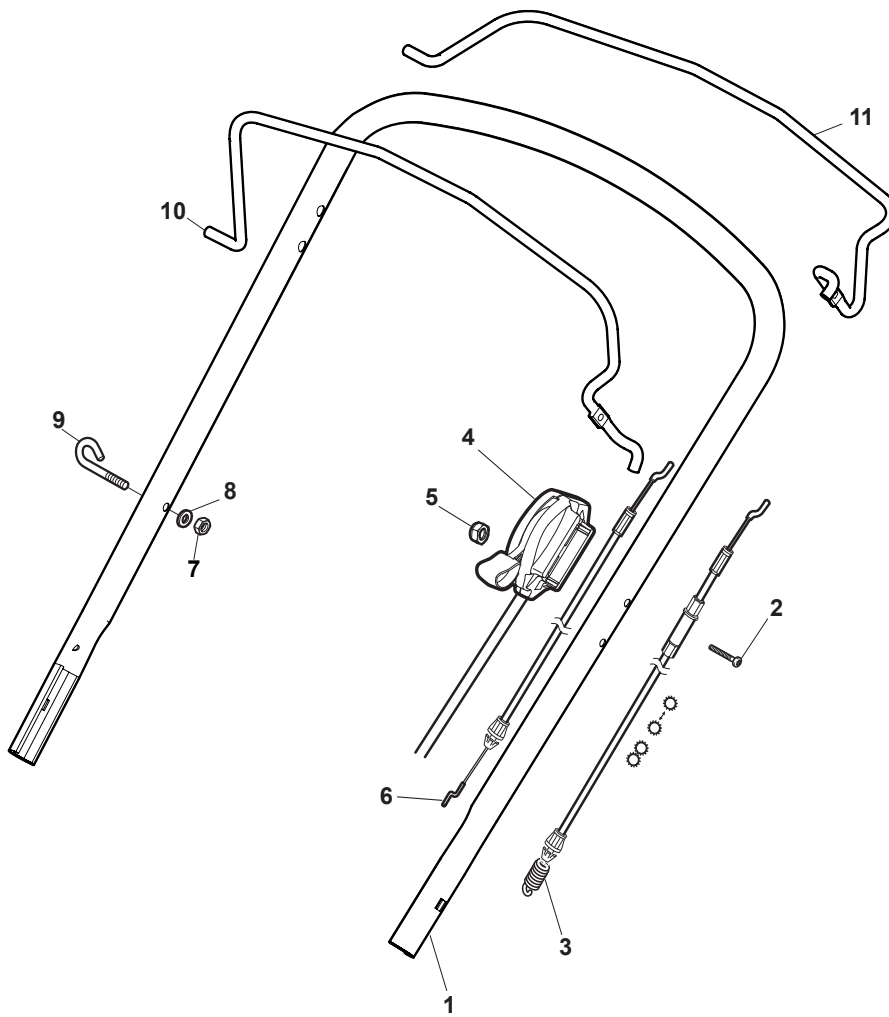

Fig.	Q.ty	Part No	Description	Notes
1	1	381007555/0	Handle, Upper Part	Yellow
1	1	381006740/0	Handle, Upper Part	Black
2	1	112727783/0	Screw	
3	1	322551640/0	Plate	
4	1	381030103/0	Cable Rear Drive	
5	1	181030056/0	Cable, Thread Engine Brake	for GGP 140 OHV Engine
5	1	181030084/0	Cable, Thread Engine Brake	for B&S-GGP-Honda Engine
6	1	112154510/0	Nut	
7	1	112154510/0	Nut	
8	1	112521330/0	Washer	
9	1	122430313/0	Guide Spring	
10	1	181003369/0	Lever, Engine Brake	Black
10	1	181003394/0	Lever, Engine Brake	Yellow
11	1	181003371/0	Driving Lever	Black
11	1	181003395/0	Driving Lever	Yellow

Fig.	Q.ty	Part No	Description	Notes
1	1	381007555/0	Handle, Upper Part	Yellow
1	1	381006740/0	Handle, Upper Part	Black
2	1	112727788/0	Screw	
3	1	381030085/0	Cable Rear Drive	
4	1	181005535/0	Throttle Cable	
5	1	112154510/0	Nut	
6	1	181030056/0	Cable, Thread Engine Brake	for GGP 140 OHV Engine
6	1	181030084/0	Cable, Thread Engine Brake	for B&S-GGP-Honda Engine
7	1	112154510/0	Nut	
8	1	112521330/0	Washer	
9	1	122430313/0	Guide Spring	
10	1	181003369/0	Lever, Engine Brake	Black
10	1	181003394/0	Lever, Engine Brake	Yellow
11	1	181003371/0	Driving Lever	Black
11	1	181003395/0	Driving Lever	Yellow

DELTA WHEELS

CRUISER WHEELS

Fig.	Q.ty	Part No	Description	Notes
1	4	381007455/1	Wheel	
2	4	119216035/0	Bearing	
3	4	381007448/1	Wheel	
4	4	322110744/0	Hub Cap Grey	
5	4	322110636/0	Hub Cap Grey	

Fig.	Q.ty	Part No	Description	Notes
1	1	322806639/0	Fulcrum Pin	
2	2	112727803/0	Screw	
3	2	112154510/0	Nut	
4	1	122517869/1	Pin	
5	1	122450456/0	Spring	
6	2	112604896/0	Crown Fastener	
7	2	118203853/0	Screw	
8	1	322600307/0	Ejection Guard	
9	1	322108314/0	Ejection Conveyor	
10	1	322060269/0	Complete Mulching Carter	
11	4	112728530/0	Screw	